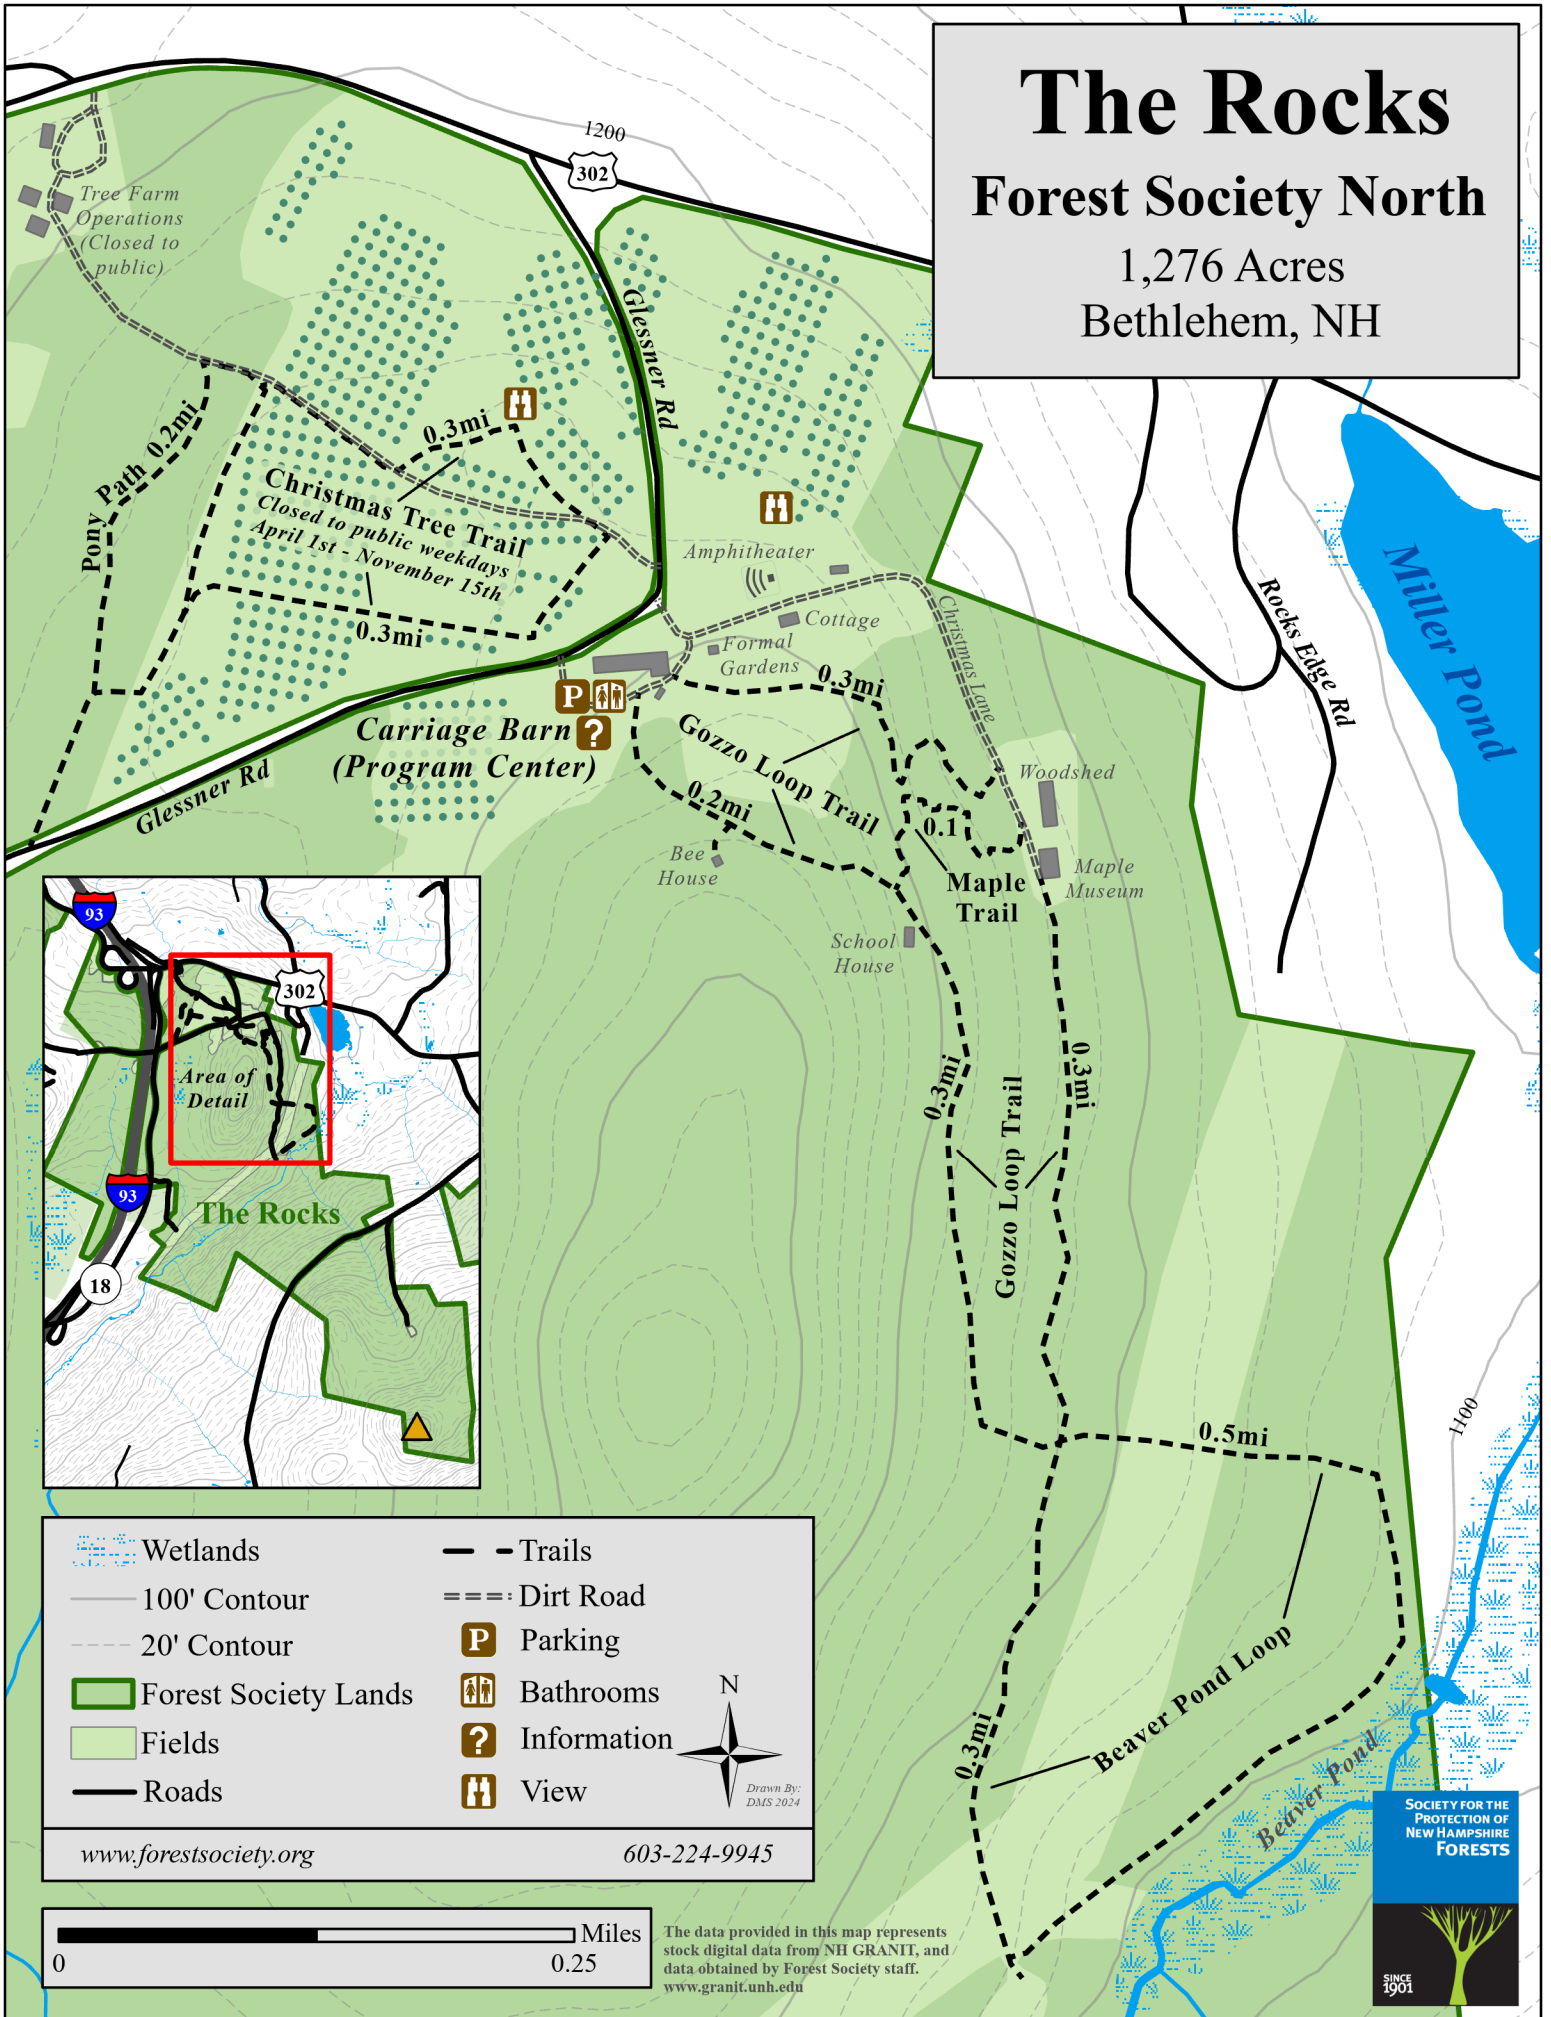

The Rocks

Forest Society North

1,276 Acres
Bethlehem, NH

	Wetlands		Trails
	100' Contour		Dirt Road
	20' Contour		Parking
	Forest Society Lands		Bathrooms
	Fields		Information
	Roads		View

N
Drawn By: DAMS 2024