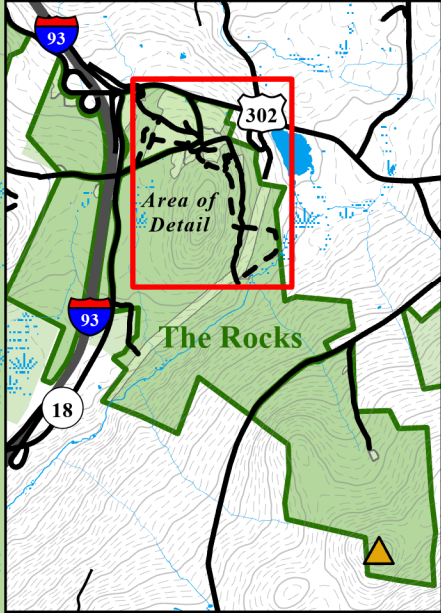

The Rocks

Forest Society North

1,276 Acres
Bethlehem, NH

	Wetlands		Trails
	100' Contour		Dirt Road
	20' Contour		Parking
	Forest Society Lands		Bathrooms
	Fields		Information
	Roads		View

N
Drawn By: DAMS 2024