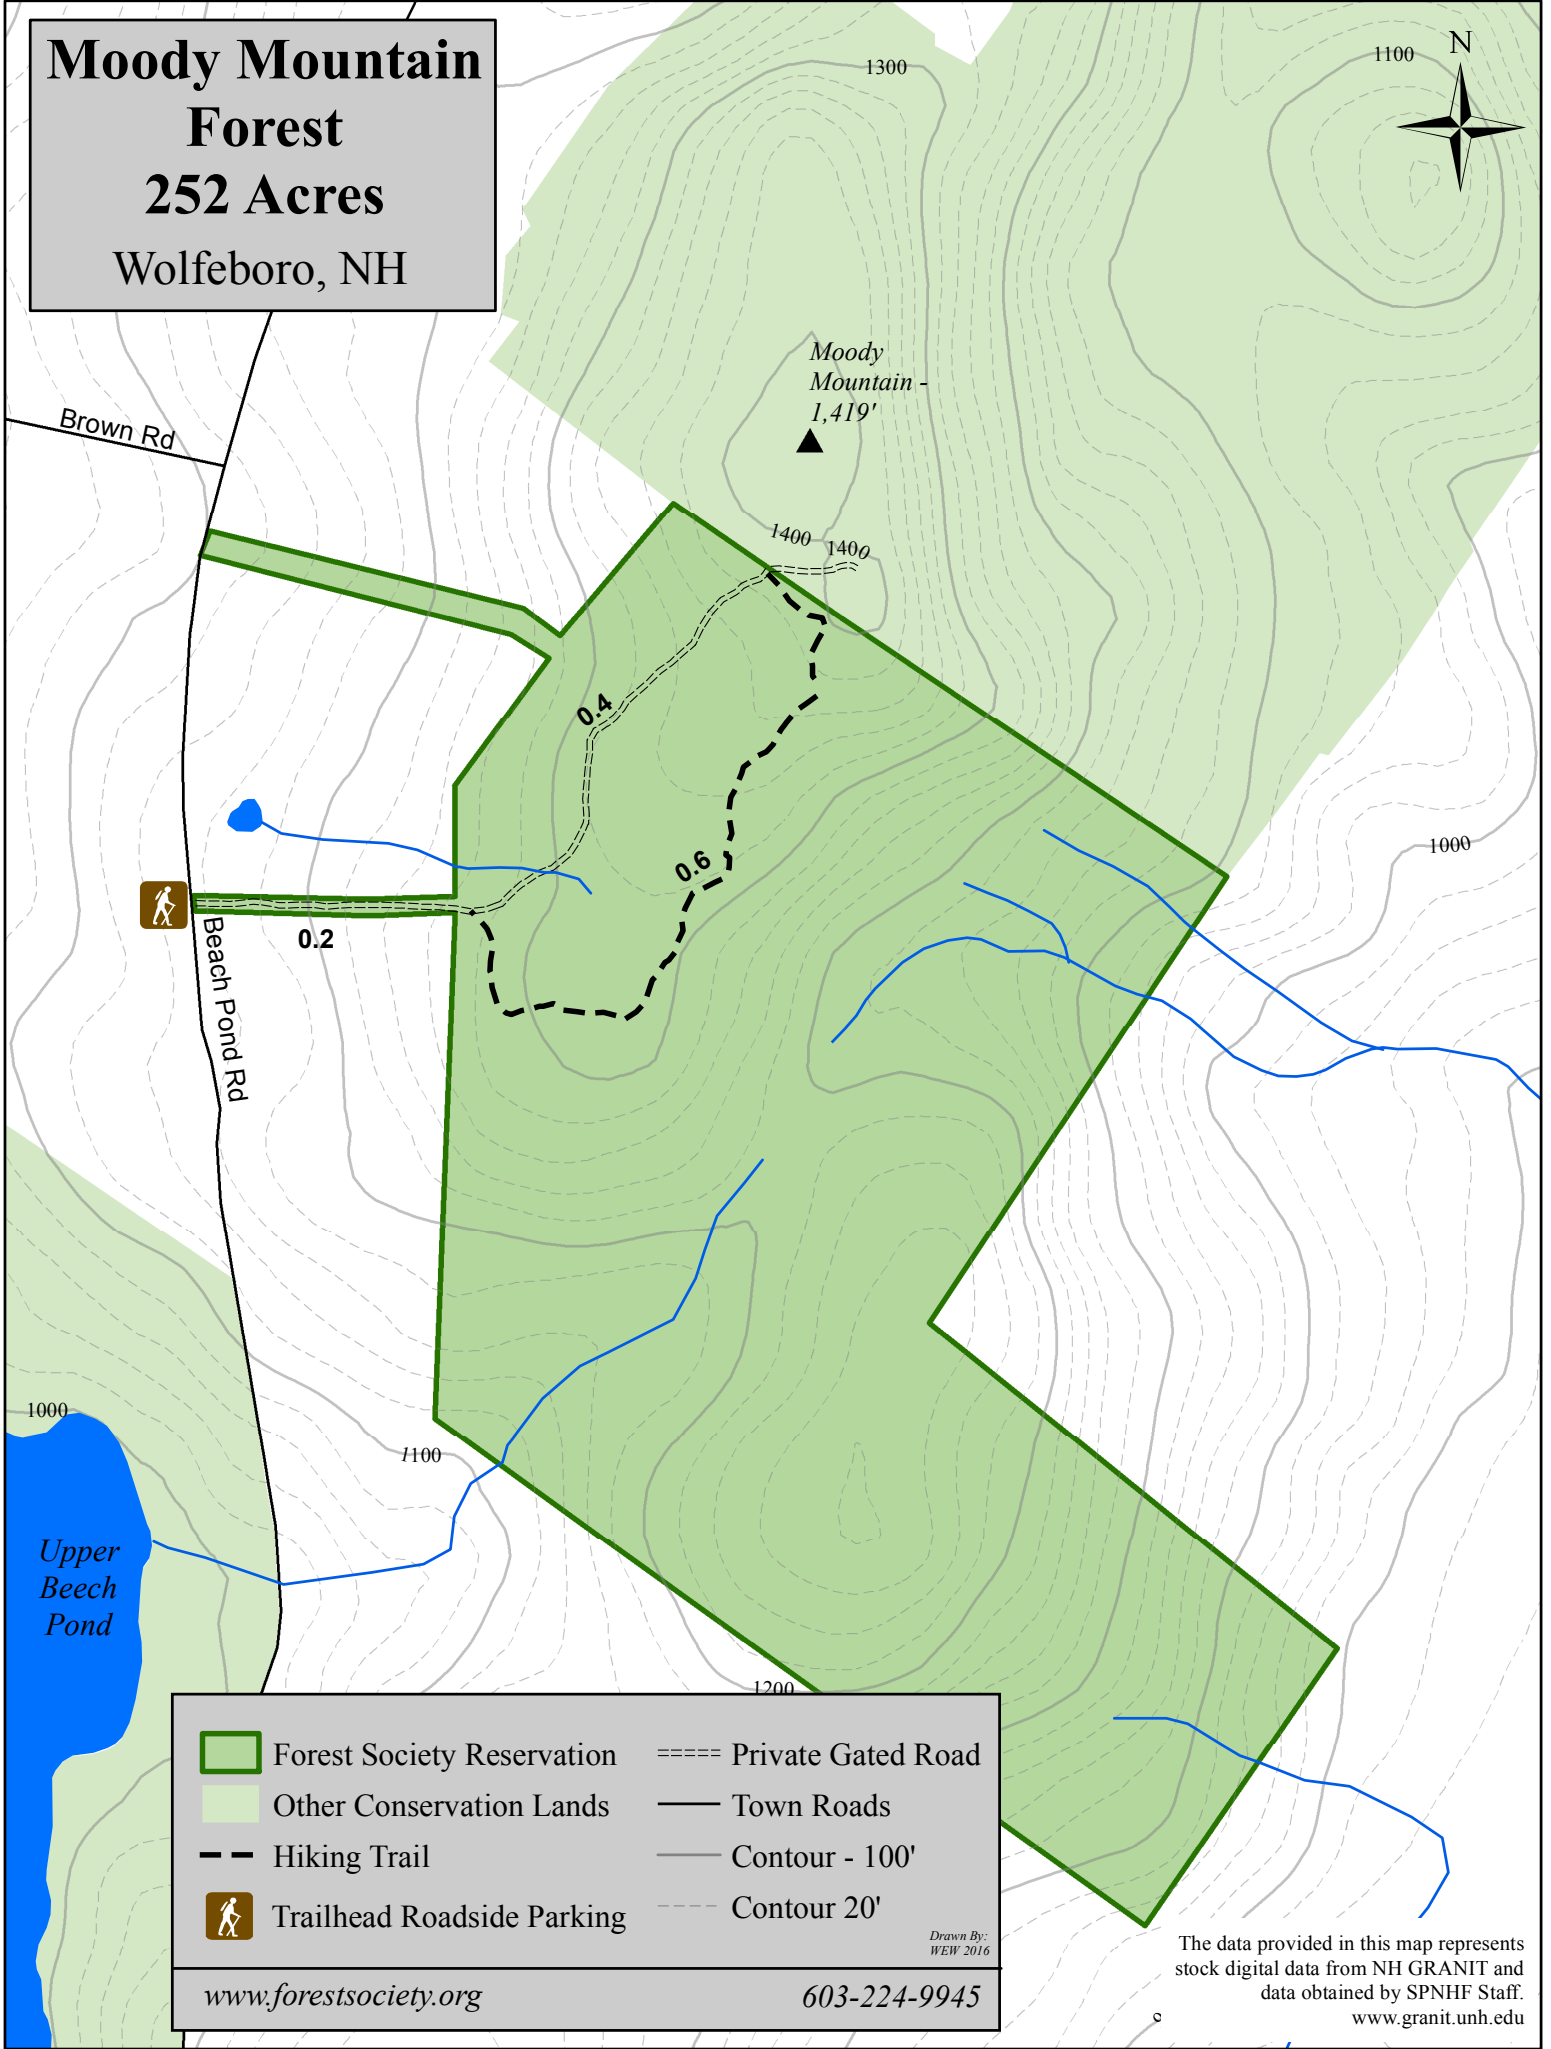

**Moody Mountain  
Forest  
252 Acres  
Wolfeboro, NH**

	Forest Society Reservation		Private Gated Road
	Other Conservation Lands		Town Roads
	Hiking Trail		Contour - 100'
	Trailhead Roadside Parking		Contour 20'

Drawn By:  
WEW 2016

[www.forestsociety.org](http://www.forestsociety.org)

603-224-9945

The data provided in this map represents stock digital data from NH GRANIT and data obtained by SPNHF Staff.  
[www.granit.unh.edu](http://www.granit.unh.edu)