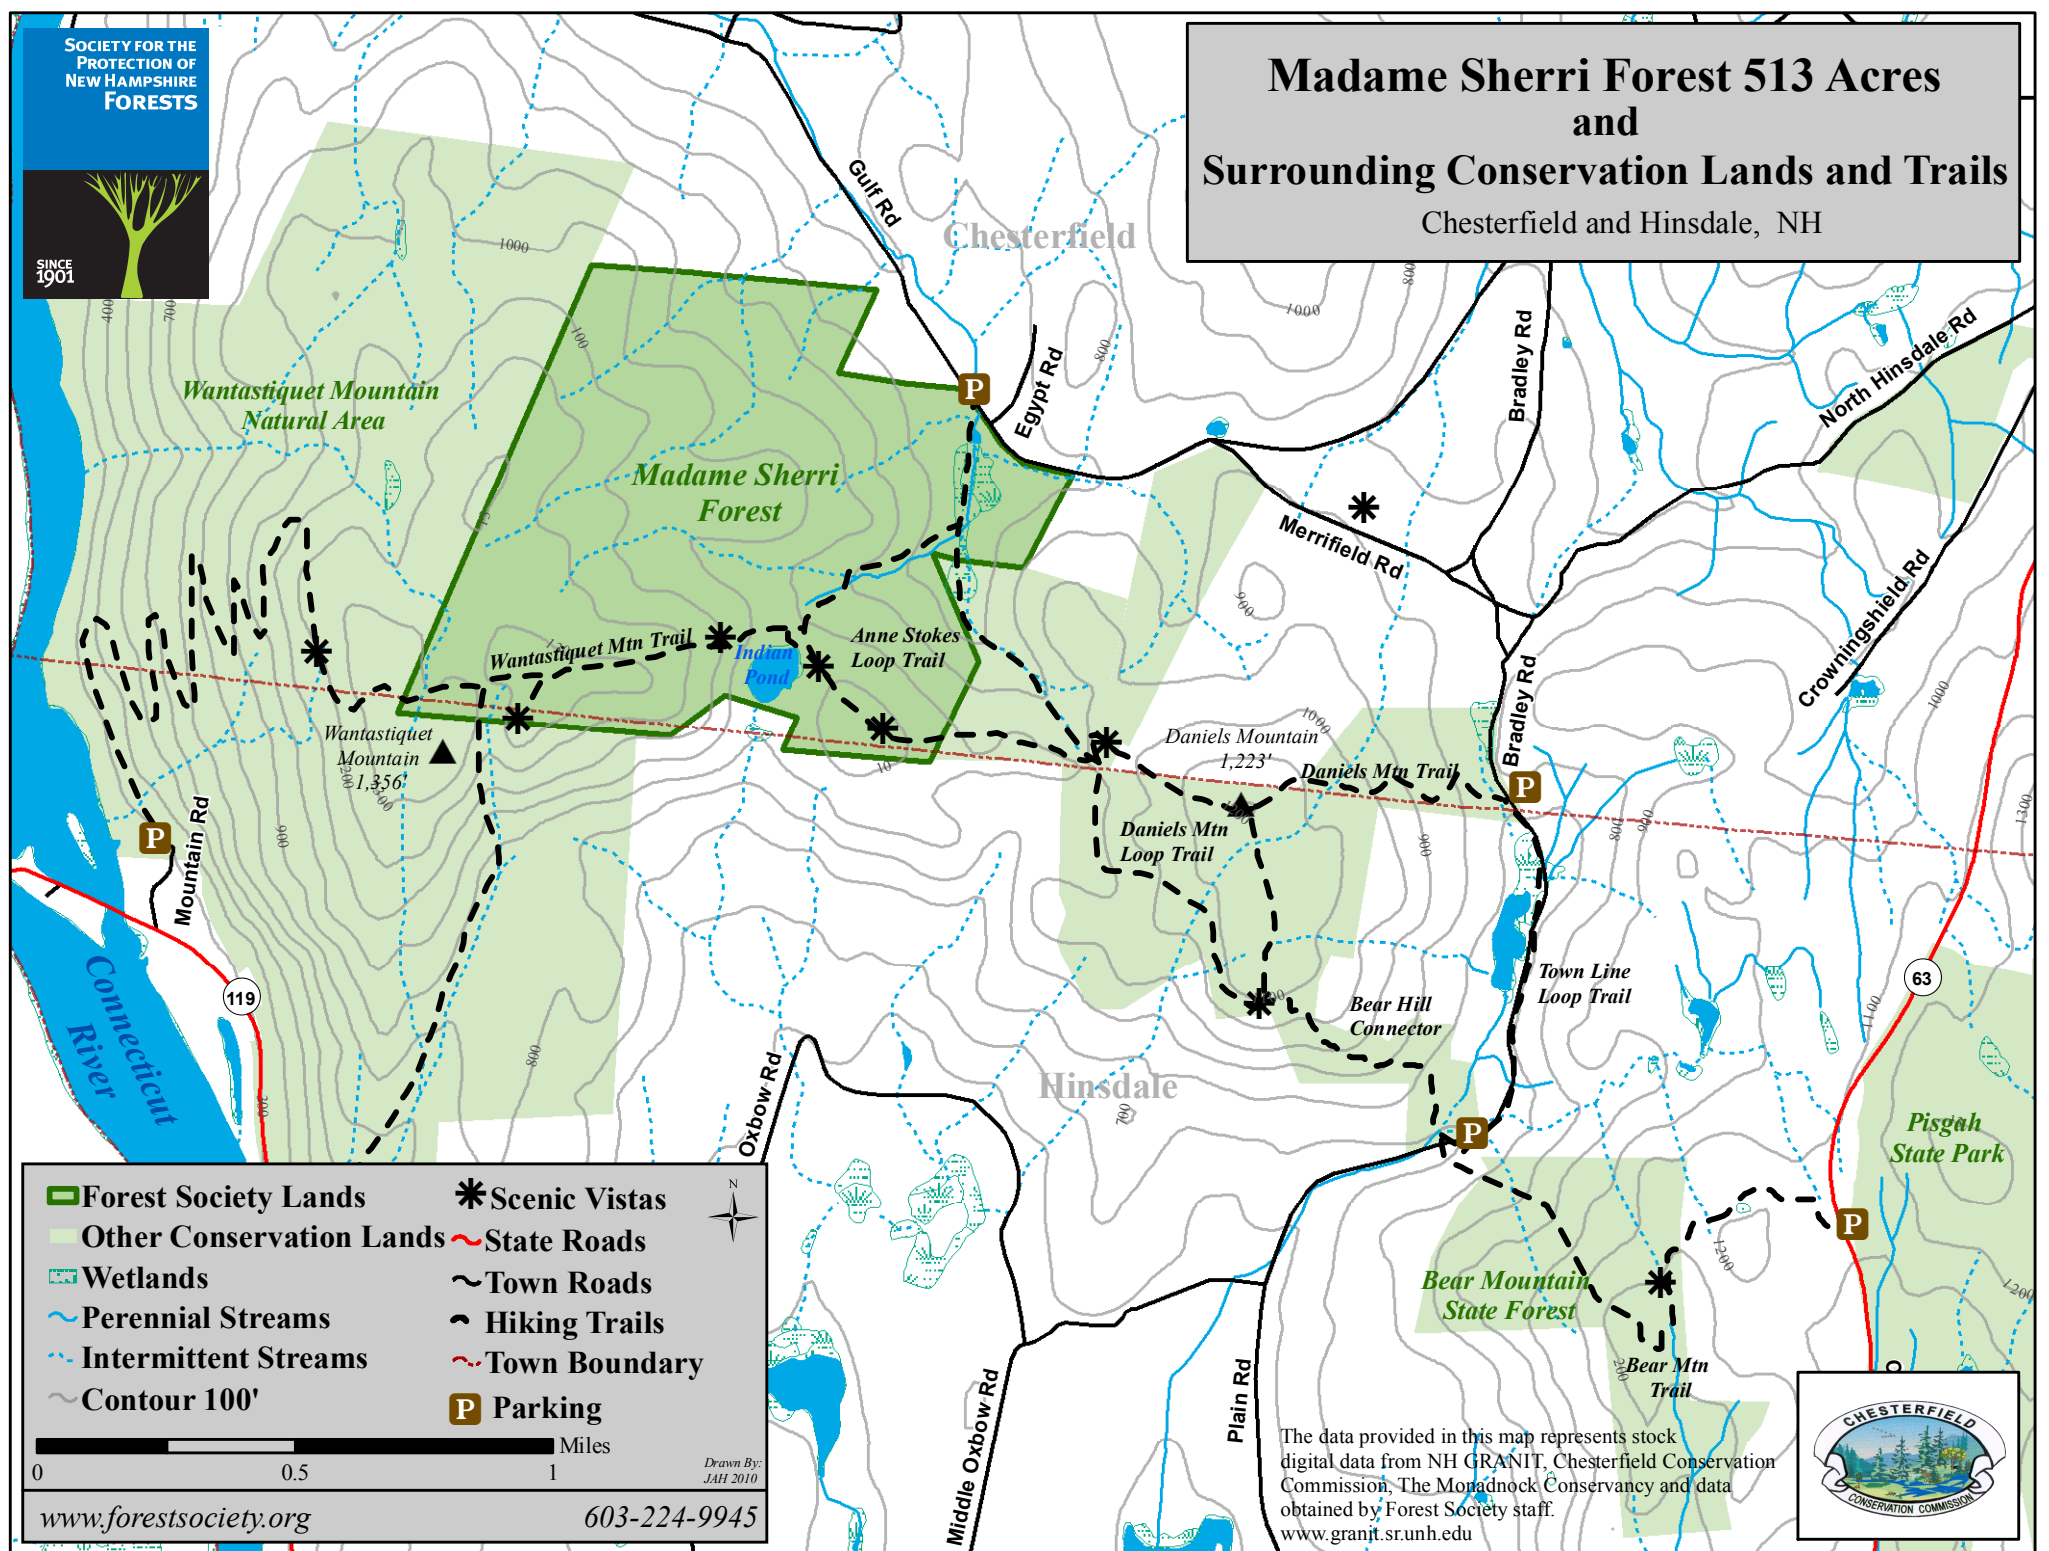

# Madame Sherri Forest 513 Acres and Surrounding Conservation Lands and Trails

Chesterfield and Hinsdale, NH

Forest Society Lands	Scenic Vistas	N
Other Conservation Lands	State Roads	
Wetlands	Town Roads	Miles
Perennial Streams	Hiking Trails	
Intermittent Streams	Town Boundary	0 0.5 1
Contour 100'	Parking	

Drawn By: JAH 2010

The data provided in this map represents stock digital data from NH GRANIT, Chesterfield Conservation Commission, The Monadnock Conservancy and data obtained by Forest Society staff.  
[www.granit.sr.unh.edu](http://www.granit.sr.unh.edu)