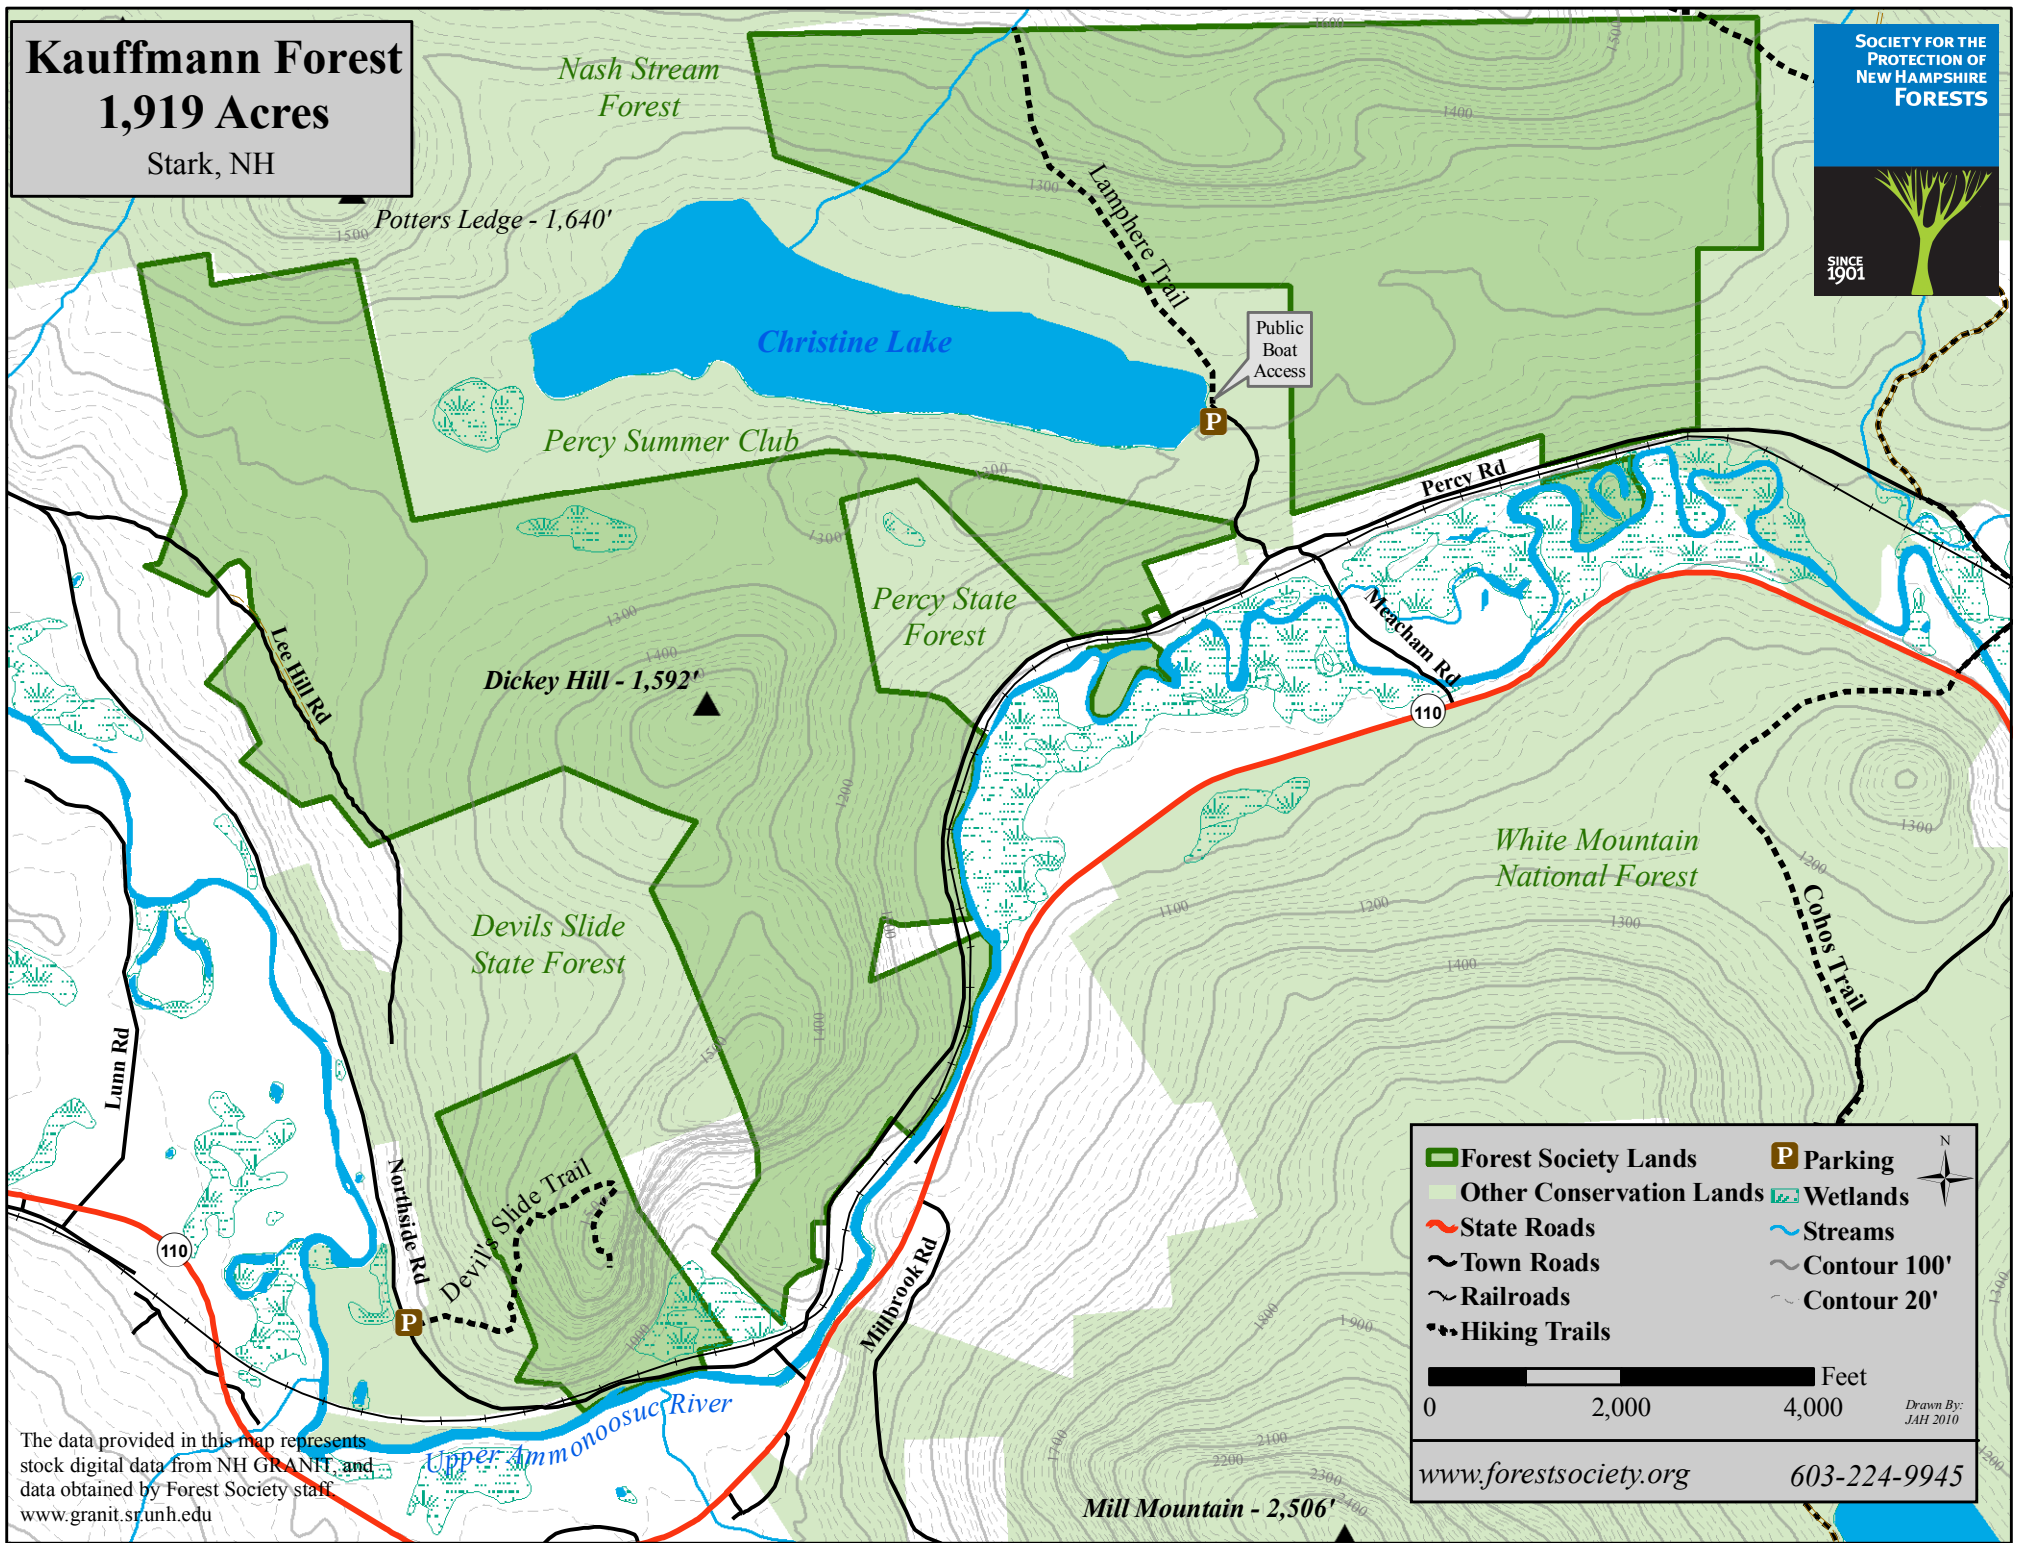

**Kauffmann Forest**  
**1,919 Acres**  
 Stark, NH

SOCIETY FOR THE PROTECTION OF  
 NEW HAMPSHIRE  
 FORESTS

The data provided in this map represents stock digital data from NH GRANIT, and data obtained by Forest Society staff  
[www.granit.sr.unh.edu](http://www.granit.sr.unh.edu)

Forest Society Lands	Other Conservation Lands	Parking	
State Roads	Wetlands	Streams	
Town Roads	Contour 100'	Contour 20'	
Railroads	Hiking Trails		

0 2,000 4,000 Feet  
 Drawn By: JAH 2010

[www.forestsociety.org](http://www.forestsociety.org) 603-224-9945